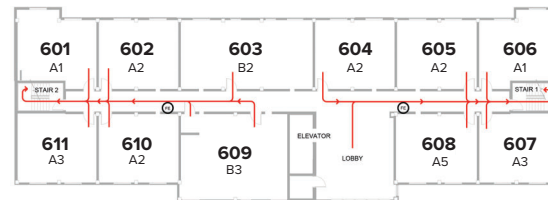

Address: 1600 Connally Drive East Point, GA 30344

Floor 2

[†]Hearing & Visually Impaired Unit

Floor 5

Floor 8

Floor 3

Floor 6

Floor 9

Floor 4

Floor 7