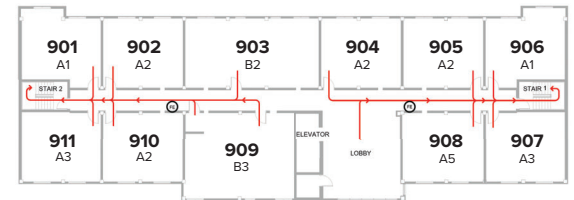

Address: 1600 Connally Drive East Point, GA 30344

Floor 2

[†]Hearing & Visually Impaired Unit

Floor 5

Floor 8

Floor 3

Floor 6

Floor 9

Floor 4

Floor 7