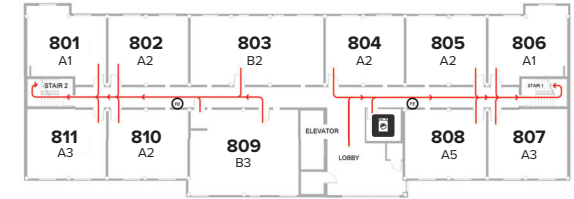

Address: 1600 Connally Drive East Point, GA 30344

Floor 2

[†]Hearing & Visually Impaired Unit

Floor 5

Floor 8

Floor 3

Floor 6

Floor 9

Floor 4

Floor 7