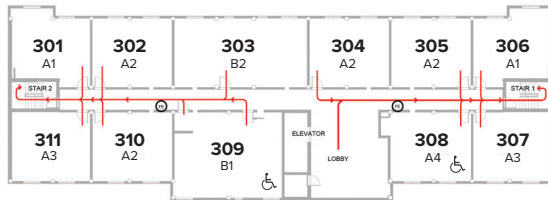

Address: 1600 Connally Drive East Point, GA 30344

Floor 2

[†]Hearing & Visually Impaired Unit

Floor 5

Floor 8

Floor 3

Floor 6

Floor 9

Floor 4

Floor 7