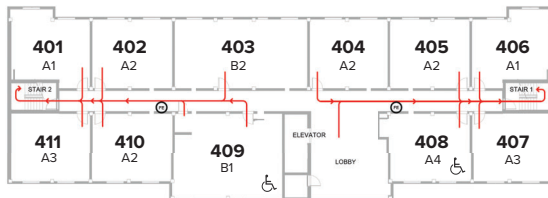

Address: 1600 Connally Drive East Point, GA 30344

Floor 2

[†]Hearing & Visually Impaired Unit

Floor 5

Floor 8

Floor 3

Floor 6

Floor 9

Floor 4

Floor 7