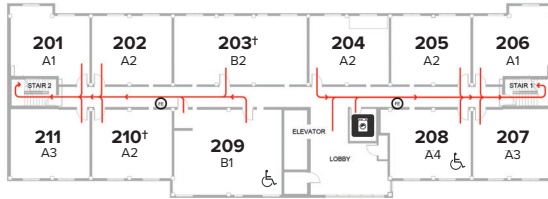

Phone: 404-885-8900
email: ayatower@wingatecompanies.com
Address: 1600 Connally Drive East Point, GA 30344

438 sq. ft.

Apartment Layout

Central Laundry
on Floors 2, 5 & 8

No Smoking

Phone: 404-885-8900

email: ayatower@wingatecompanies.com

Address: 1600 Connally Drive East Point, GA 30344

Floor 2

[†]Hearing & Visually Impaired Unit

Floor 5

Floor 8

Floor 3

Floor 6

Floor 9